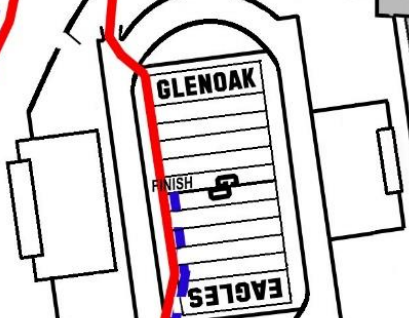

# 3200

Church

START

1 MILE

Tennis Courts

Flag Pole

GLENOAK

FINISH